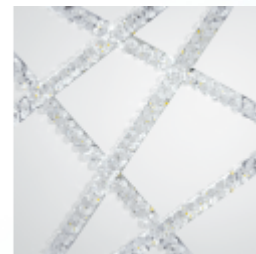

93764

SORRENTA

General Information

Article:	93764
Lighting Type:	wall / ceiling luminaire
Collection:	Style
EAN Code:	9002759937645

Dimensions

Depth:	290 mm
Width:	290 mm
Overhang:	75 mm
Weight:	2.201 kg

Illuminant

Socket:	LED
Illuminant:	LED
Delivery:	incl.
Wattage:	9,7W
Luminous Flux:	1140 lm
Luminous Colour:	3000K warm white
Average Lifetime:	25,000 h
LED changeable:	yes
Energy Efficiency:	A+

Material & Colour

Enclosure Material:	steel
Enclosure Colour:	white
Glass / Shade Material:	glass, crystal
Glass / Shade Colour:	white, clear

Technical Information

Protection Class:	2
Line Voltage:	220-240V,50/60Hz
Operation Voltage:	12V

LED

Technical changes reserved