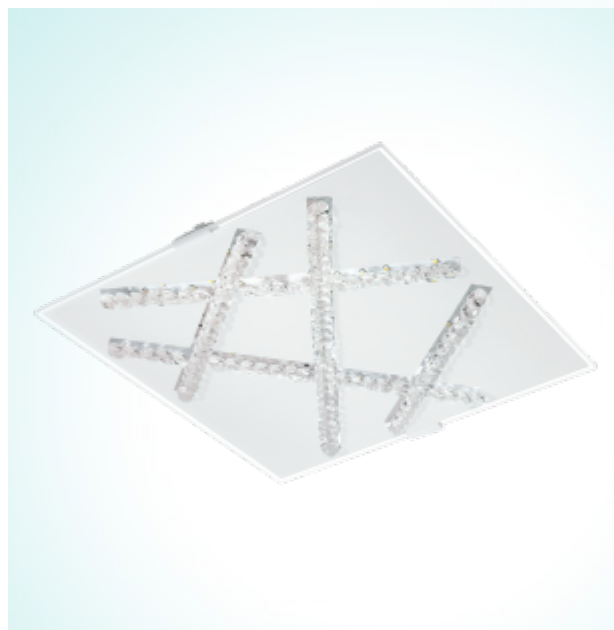

93764

SORRENTA

General Information

Article:	93764
Lighting Type:	wall / ceiling luminaire
Collection:	Style
EAN Code:	9002759937645

Dimensions

Depth:	290 mm
Width:	290 mm
Overhang:	75 mm
Weight:	2.201 kg

Illuminant

Socket:	LED
Illuminant:	LED
Delivery:	incl.
Wattage:	9,7W
Luminous Flux:	1140 lm
Luminous Colour:	3000K warm white
Average Lifetime:	25,000 h
LED changeable:	yes
Energy Efficiency:	A+

Material & Colour

Enclosure Material:	steel
Enclosure Colour:	white
Glass / Shade Material:	glass, crystal
Glass / Shade Colour:	white, clear

Technical Information

Protection Class:	2
Line Voltage:	220-240V,50/60Hz
Operation Voltage:	12V

LED

Technical changes reserved